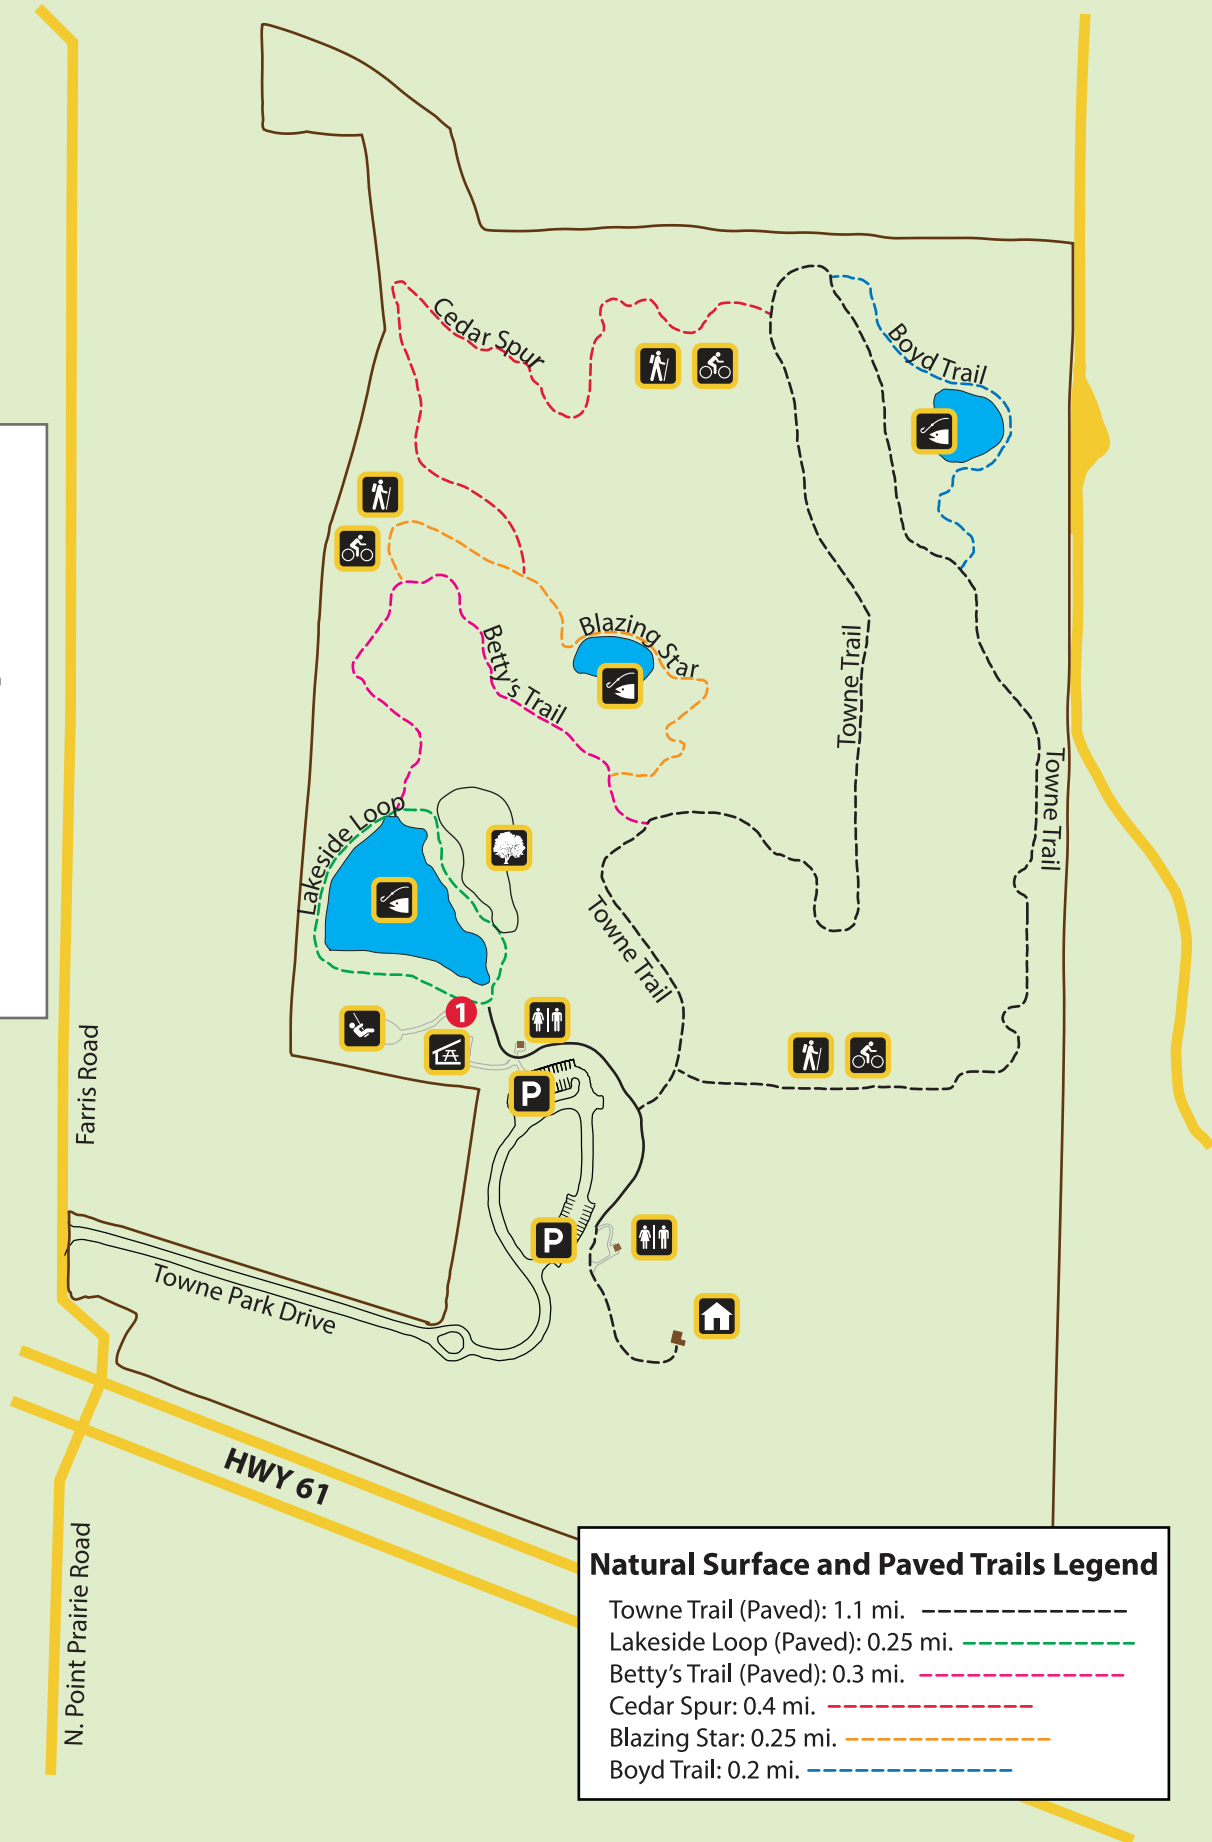

Towne Park

100 Towne Park Dr. | Foristell, MO 63348

Legend

-  Fishing
-  Hike/Bike Trails
-  Historic Site
-  Nature Explore Classroom
-  Parking
-  Playground
-  Restroom
-  Shelter
-  Shelter # (for reserving)

Natural Surface and Paved Trails Legend

- Towne Trail (Paved): 1.1 mi. -----
- Lakeside Loop (Paved): 0.25 mi. -----
- Betty's Trail (Paved): 0.3 mi. -----
- Cedar Spur: 0.4 mi. -----
- Blazing Star: 0.25 mi. -----
- Boyd Trail: 0.2 mi. -----