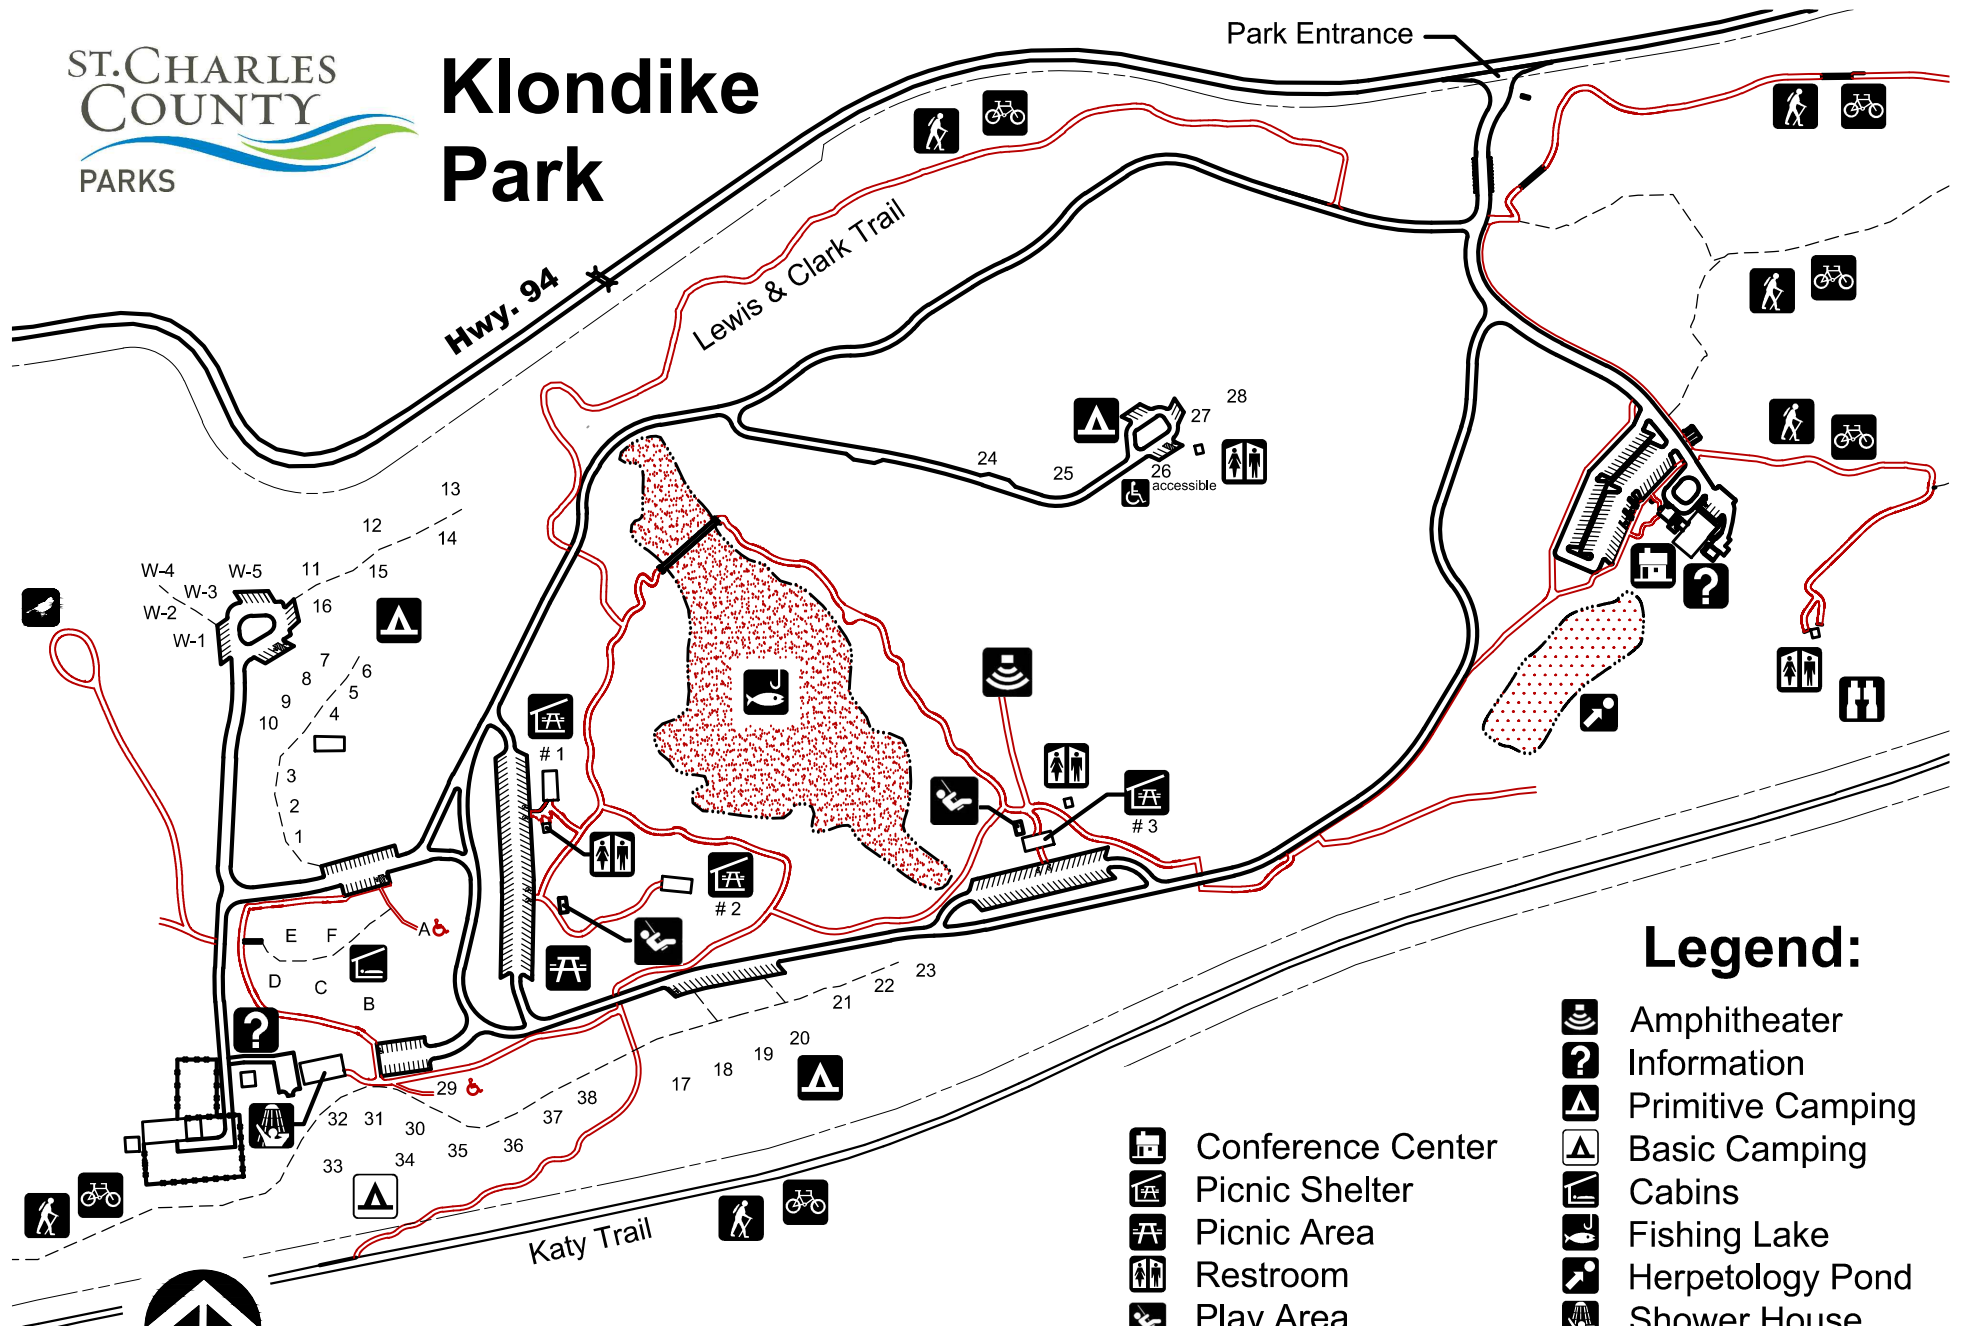

Klondike Park

Legend:

- Amphitheater
- Information
- Primitive Camping
- Basic Camping
- Cabins
- Fishing Lake
- Herpetology Pond
- Shower House
- Hike/Bike Trail
- Conference Center
- Picnic Shelter
- Picnic Area
- Restroom
- Play Area
- Birding Area
- Overlook

Klondike Park
4600 Hwy. 94 South
Augusta, MO 63332
12-13-17

St. Charles County Parks
201 N. Second Street, Suite 510
St. Charles, MO 63301
636-949-7535
www.stccparks.org